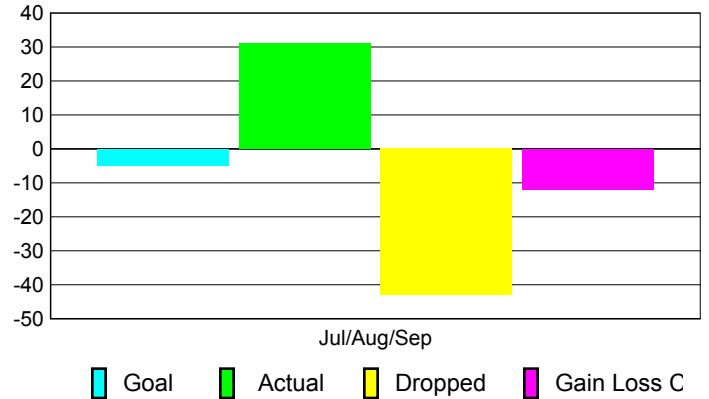

Membership Results 2010-2011

Goal, New, Dropped, Gain/Loss

Comparison of Membership Gain/Loss

Current Year Compared to the Previous Year